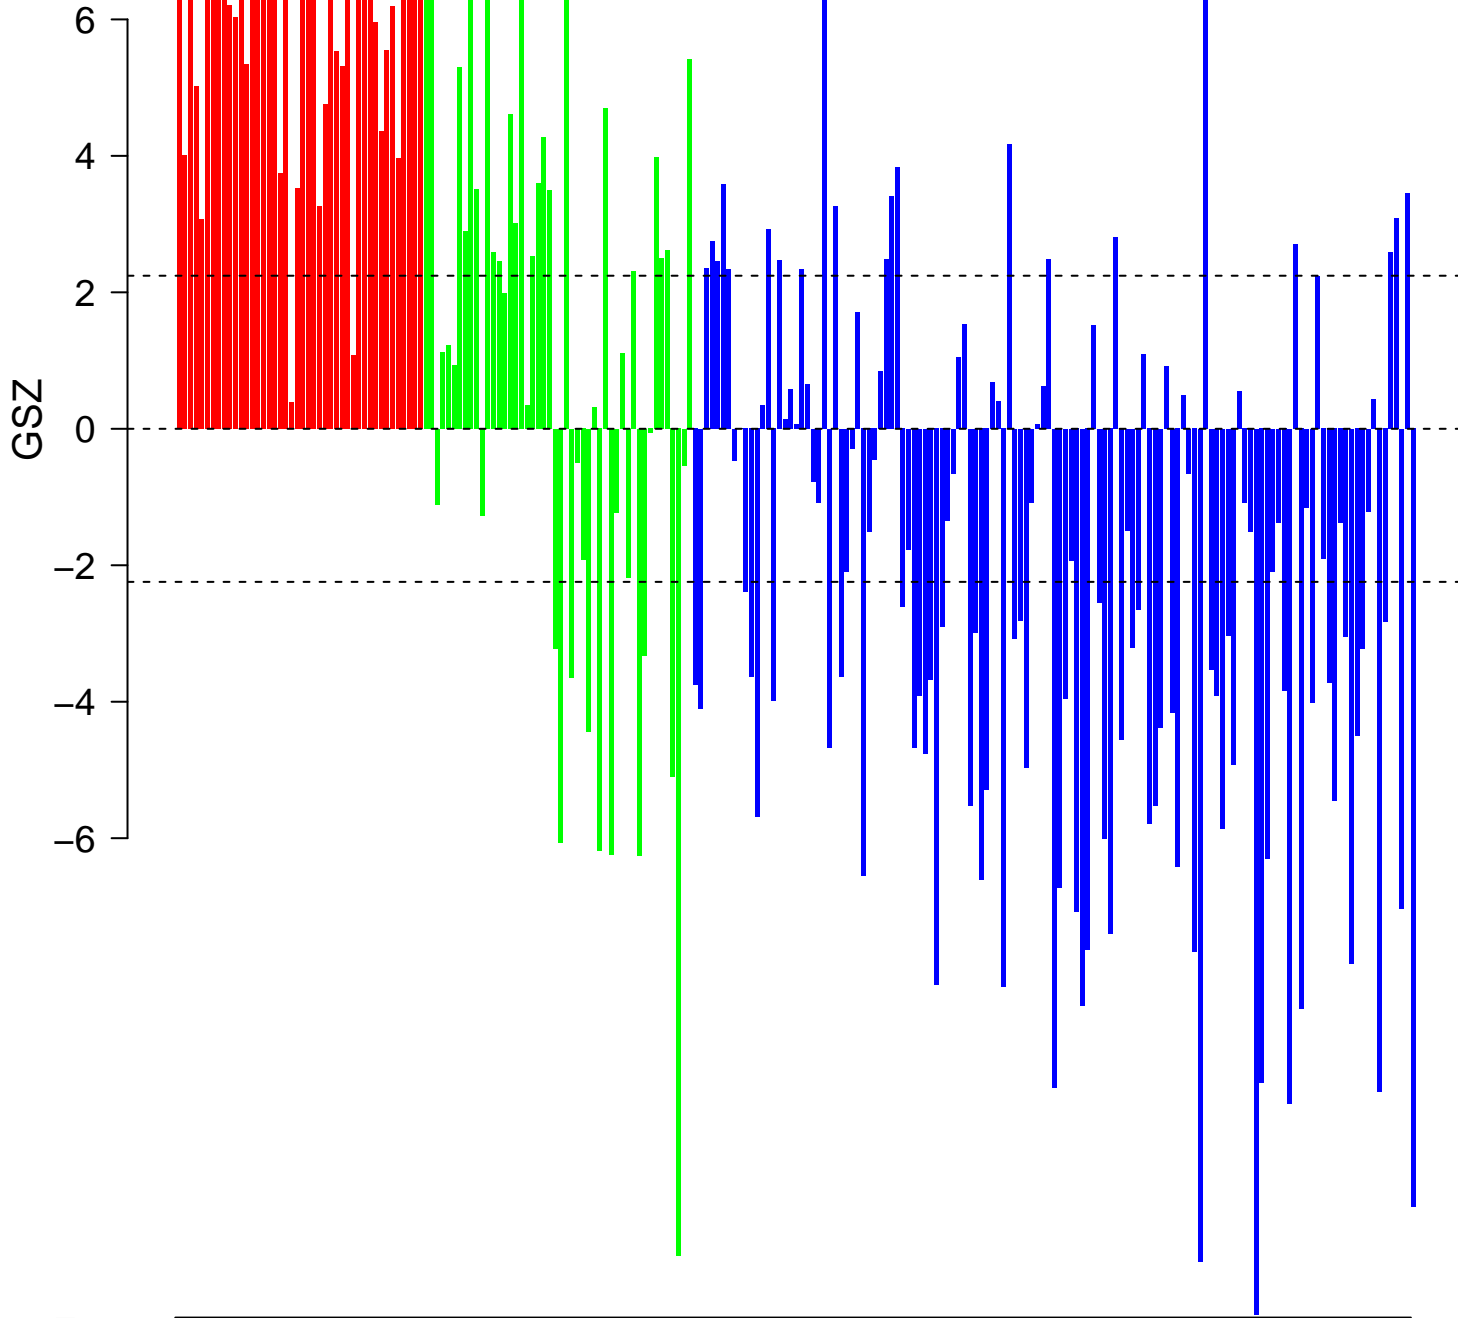

ZHANG_TLX_TARGETS_36HR_DN

ZHANG_TLX_TARGETS_36HR_DN